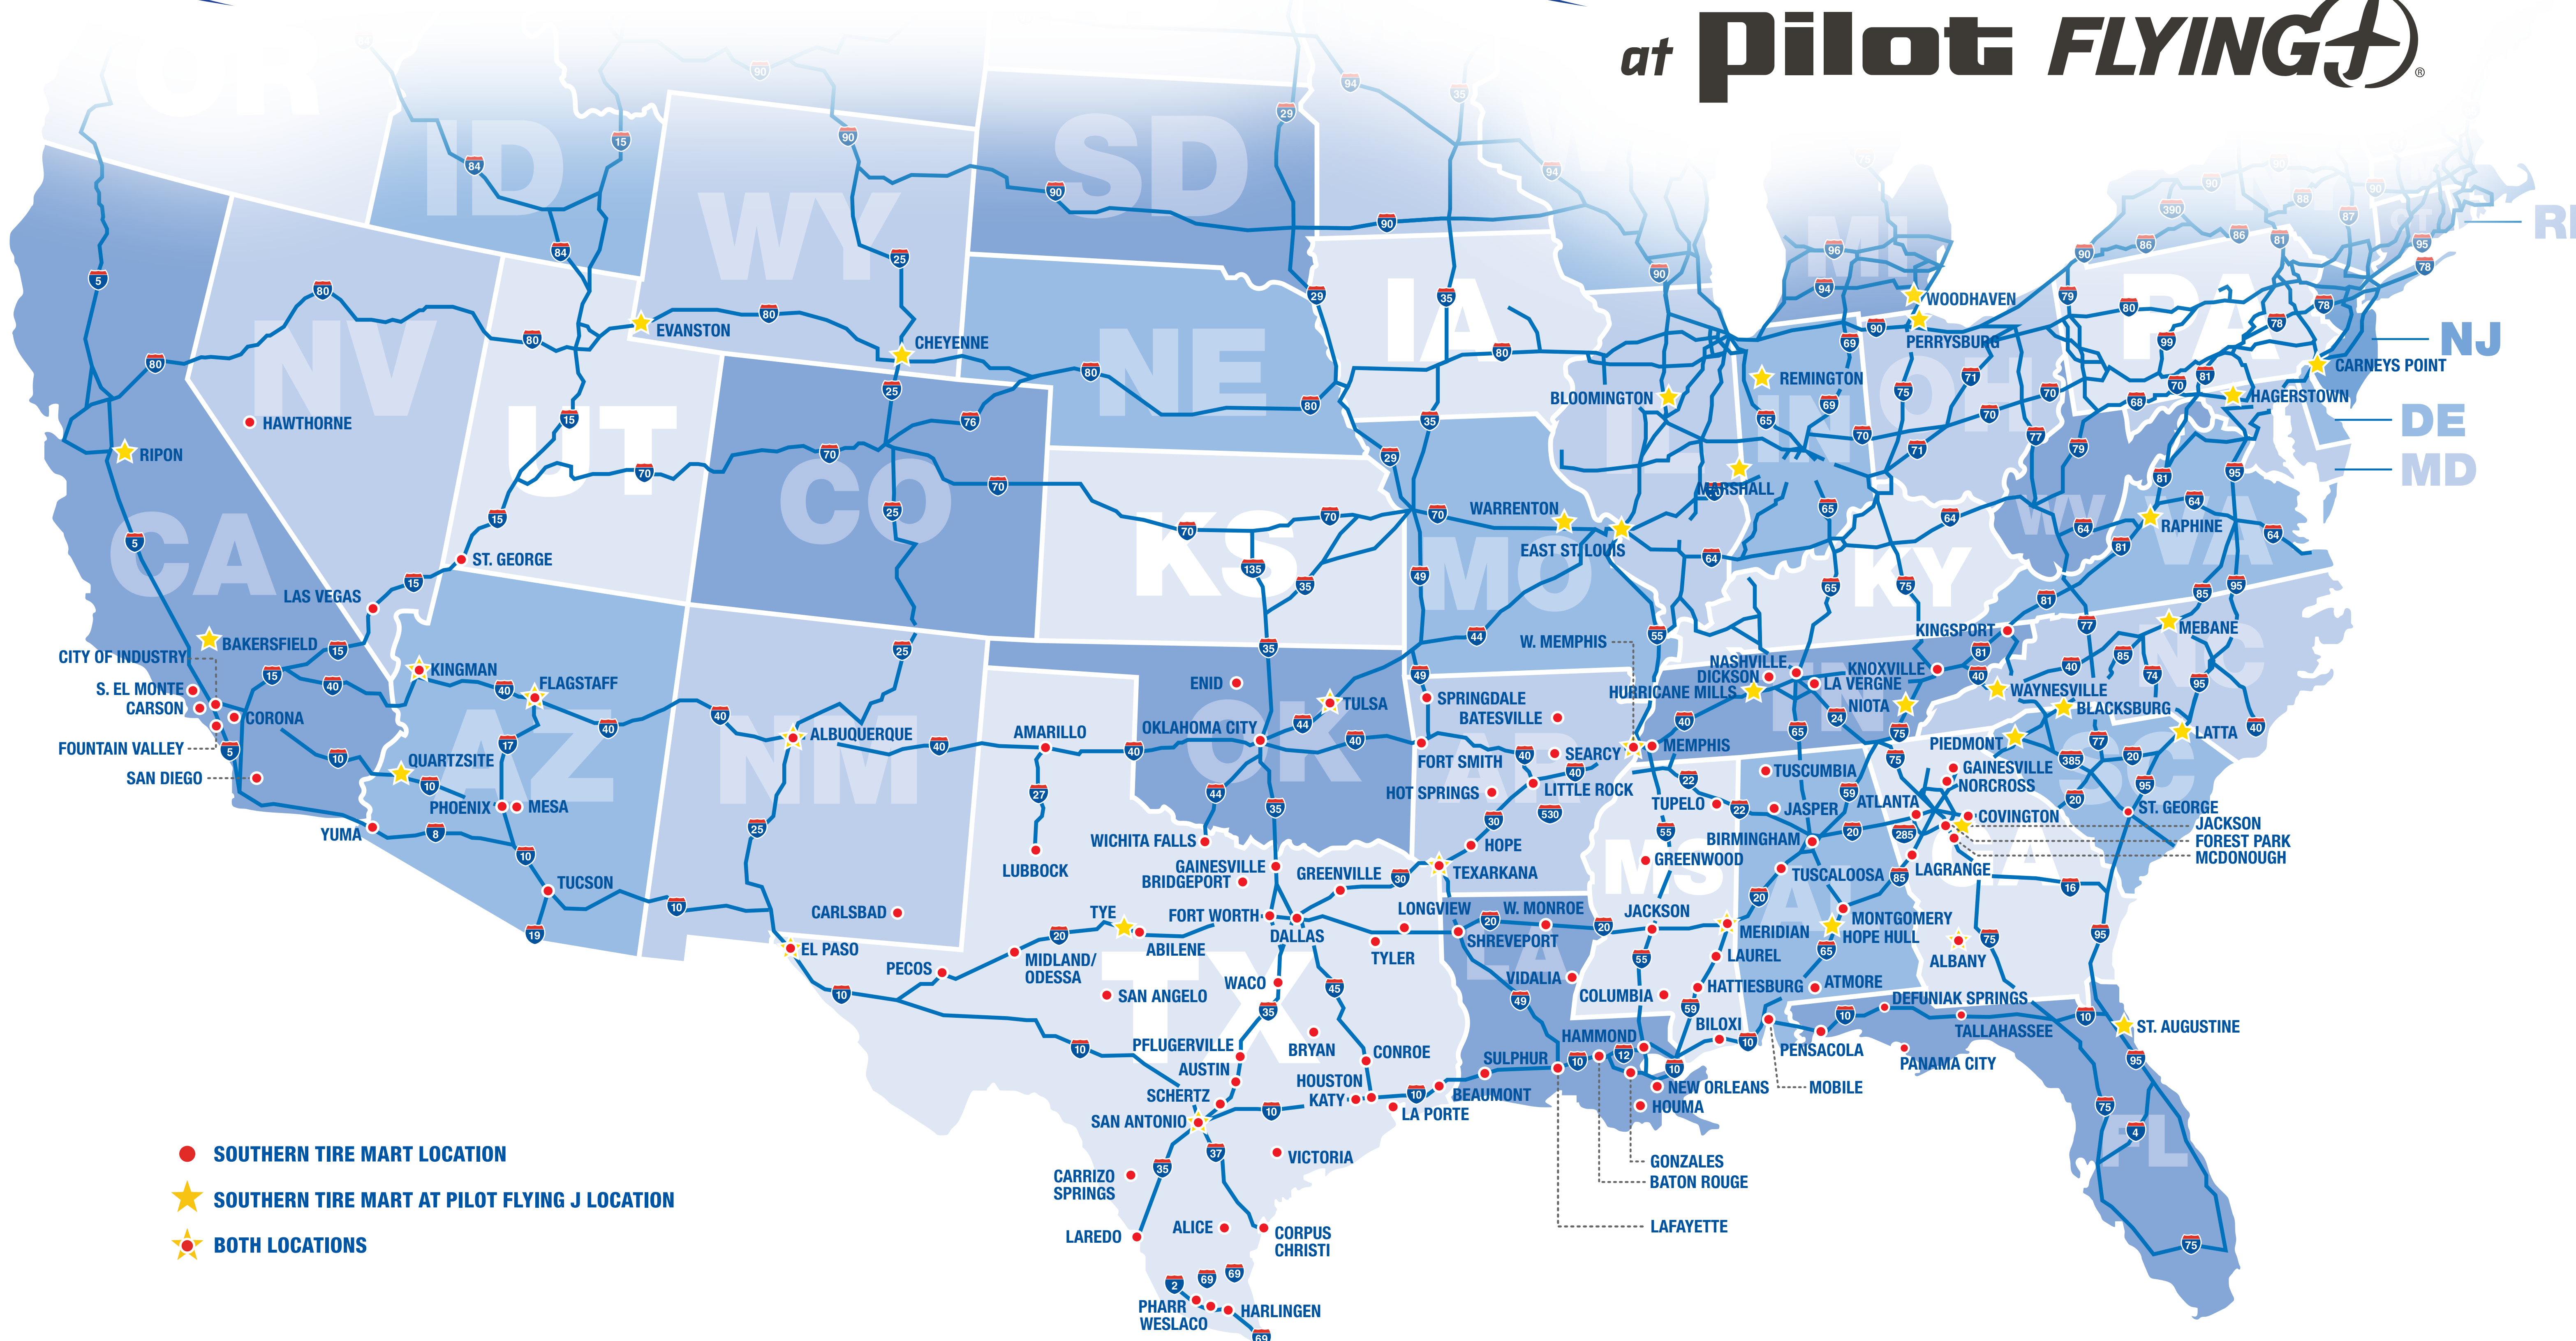

Southern Tire Mart

Southern Tire Mart

at **Pilot FLYING J**

- SOUTHERN TIRE MART LOCATION
- ★ SOUTHERN TIRE MART AT PILOT FLYING J LOCATION
- ★ BOTH LOCATIONS

24-hour Roadside Assistance
877.STM.TIRE // STMTires.com

24-hour Roadside Assistance
833.260.STMP // STMPilot.com